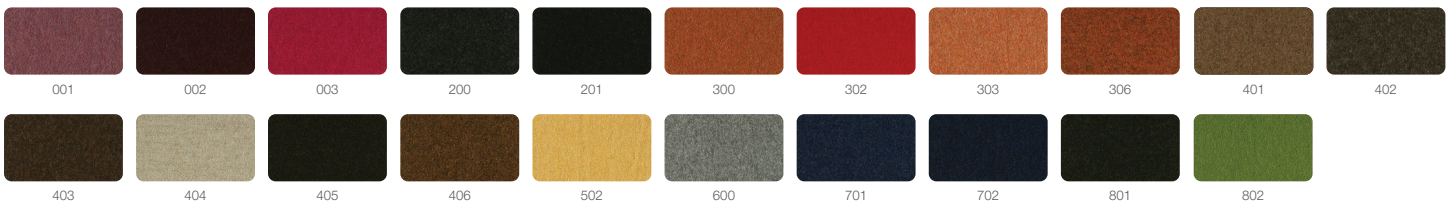

ROOM B

UPHOLSTERY

ABITEX

Aida

Angel

Angel Combo

Grisu

Inca

Nord Wool

Please visit [www.abitex.eu/en/products/prd.php](http://www.abitex.eu/en/products/prd.php) for complete technical information.

Note: All colours and textures are representations only.  
If applicable, please refer to our website to view product specific upholstery options.