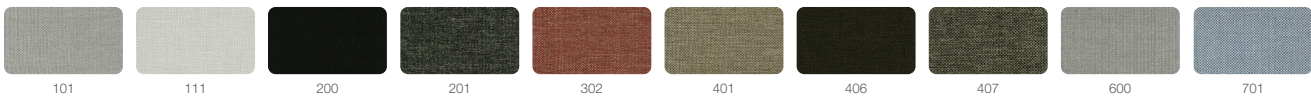

ROOM B

UPHOLSTERY

ABITEX

Aida

Angel

Angel Combo

Grisu

Inca