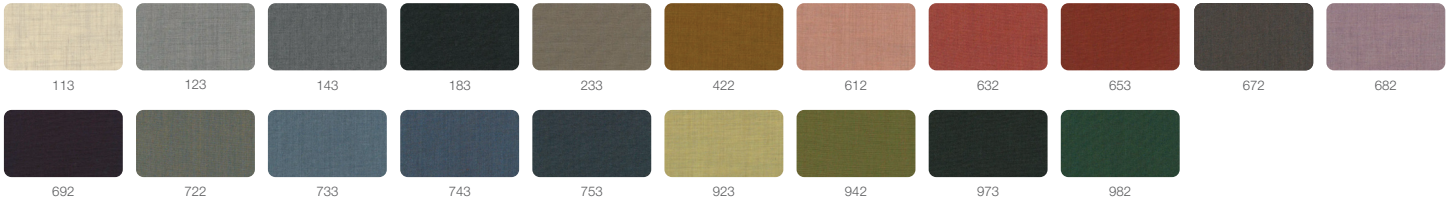

ROOM B

UPHOLSTERY

KVADRAT

Remix 3