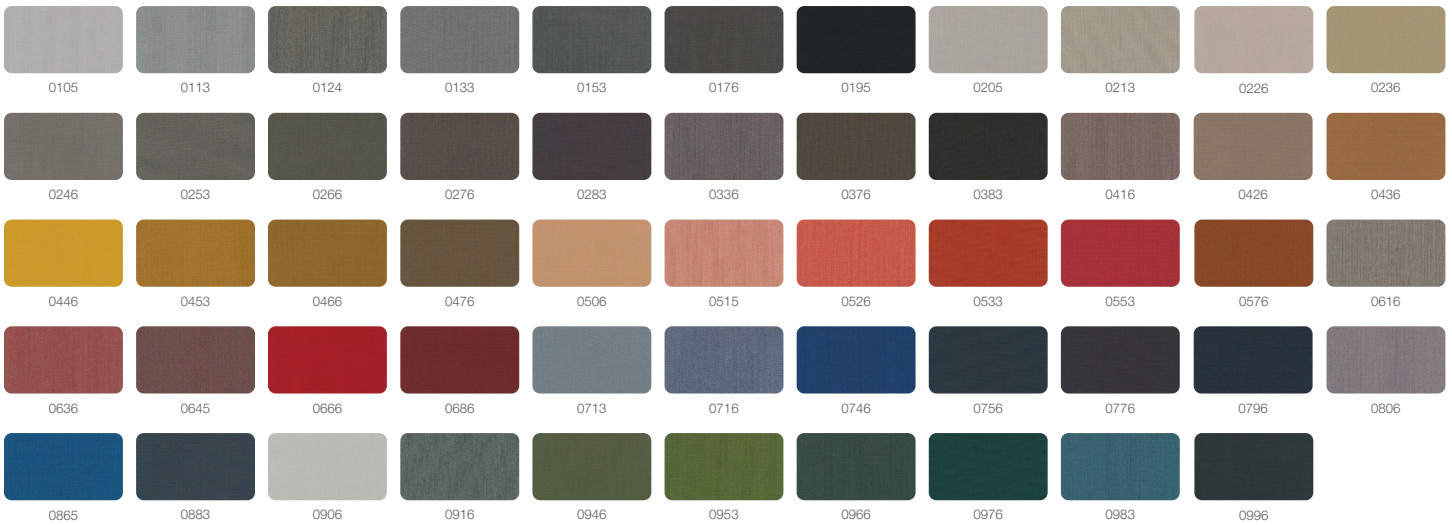

ROOM B

KVADRAT

Melange Nap

Patio

Reflect

Note: All colours and textures are representations only.  
If applicable, please refer to our website to view product specific upholstery options.

ROOM B

UPHOLSTERY

# KVADRAT

### Steelcut Trio 3

Please visit [www.kvadrat.dk/en/products/upholstery?lastFacet=page&page=3](http://www.kvadrat.dk/en/products/upholstery?lastFacet=page&page=3) for complete technical information.

Note: All colours and textures are representations only.  
If applicable, please refer to our website to view product specific upholstery options.