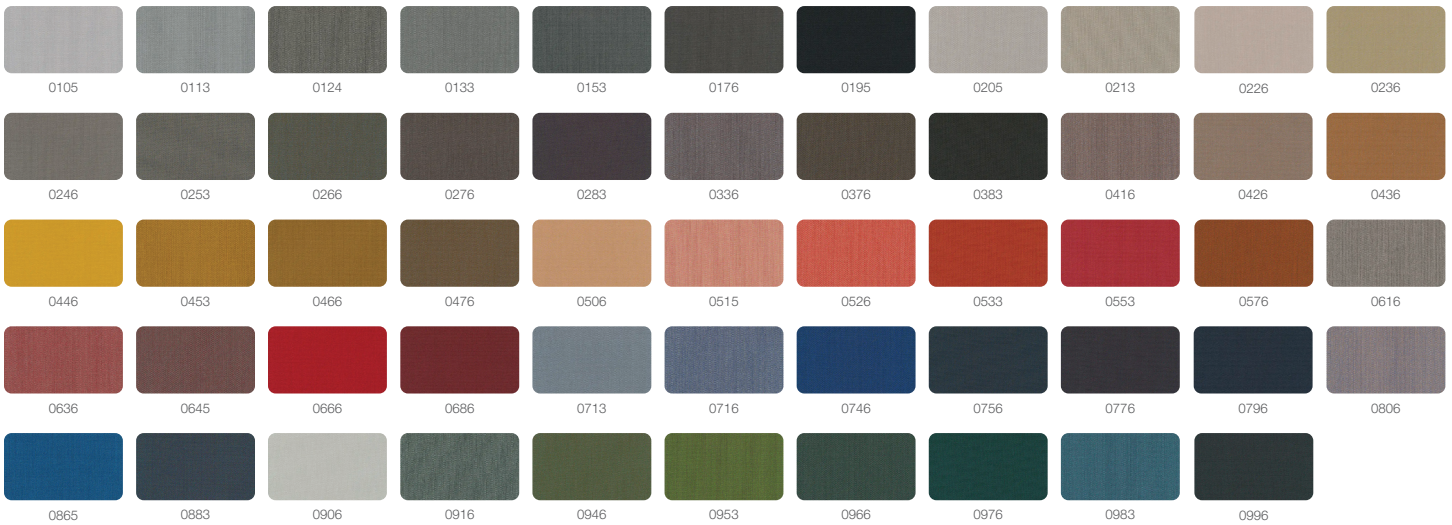

ROOM B

UPHOLSTERY

KVADRAT

Melange Nap

Patio

Reflect

Note: All colours and textures are representations only.
If applicable, please refer to our website to view product specific upholstery options.

www.roomb.ca

ROOM B

UPHOLSTERY

KVADRAT

Remix 3

Steelcut 2

Steelcut Trio 3

Please visit www.kvadrat.dk/en/products/upholstery?lastFacet=page&page=3 for complete technical information.

Note: All colours and textures are representations only.
If applicable, please refer to our website to view product specific upholstery options.