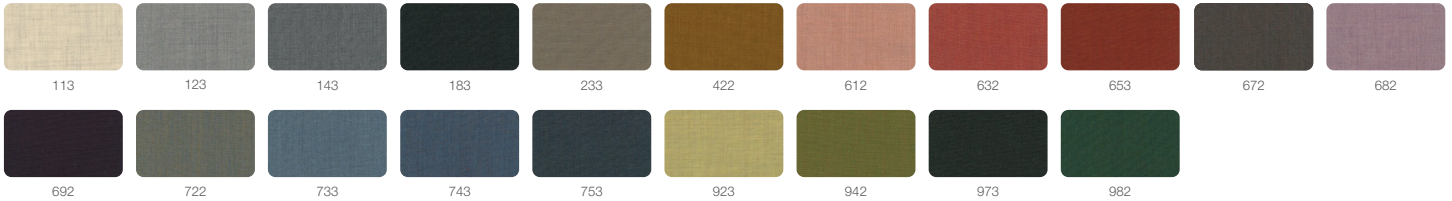

ROOM B

UPHOLSTERY

KVADRAT

Melange Nap

Patio

Reflect

Note: All colours and textures are representations only.
If applicable, please refer to our website to view product specific upholstery options.

www.roomb.ca

ROOM B

UPHOLSTERY

KVADRAT

Remix 3

Steelcut 2

Steelcut Trio 3

Please visit www.kvadrat.dk/en/products/upholstery?lastFacet=page&page=3 for complete technical information.

Note: All colours and textures are representations only.
If applicable, please refer to our website to view product specific upholstery options.